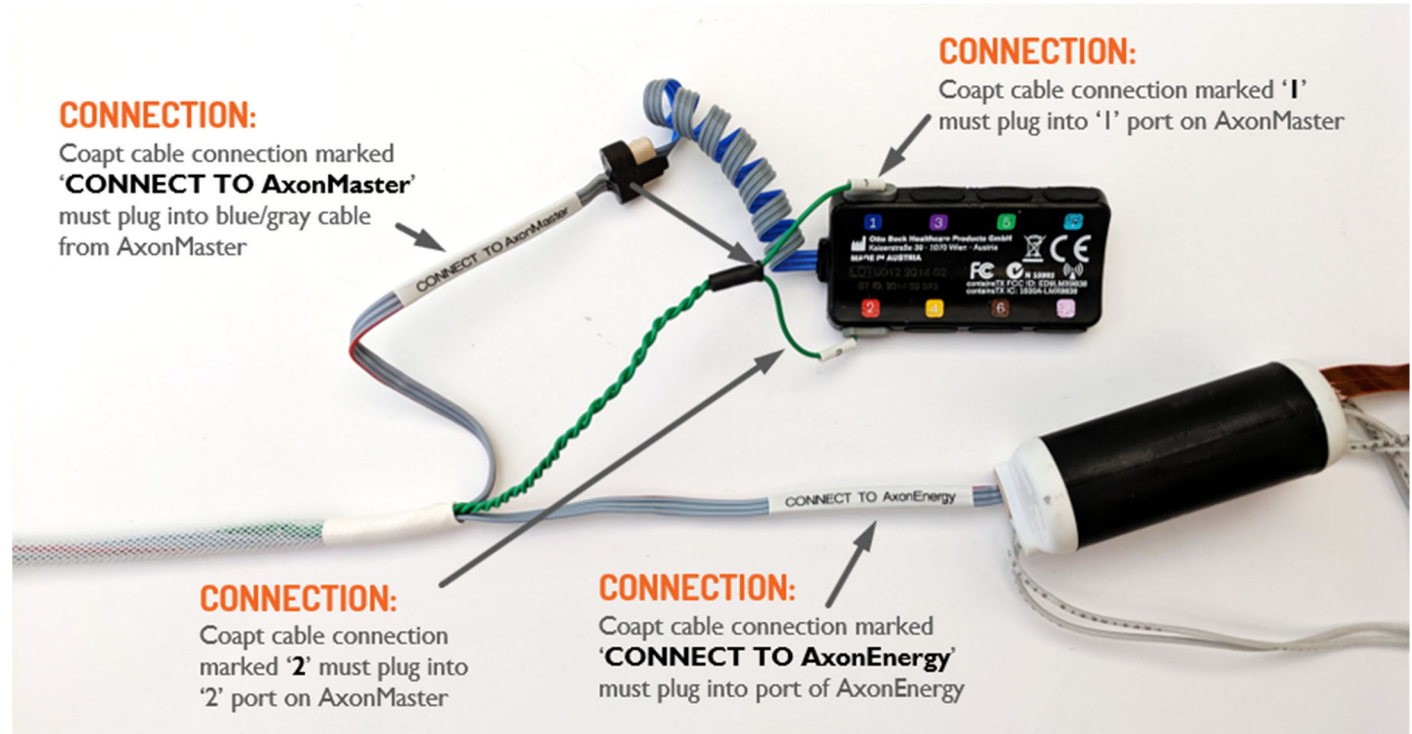

# DEVICE CONNECTION CABLE TYPE: I6

## PHYSICAL CONNECTIONS